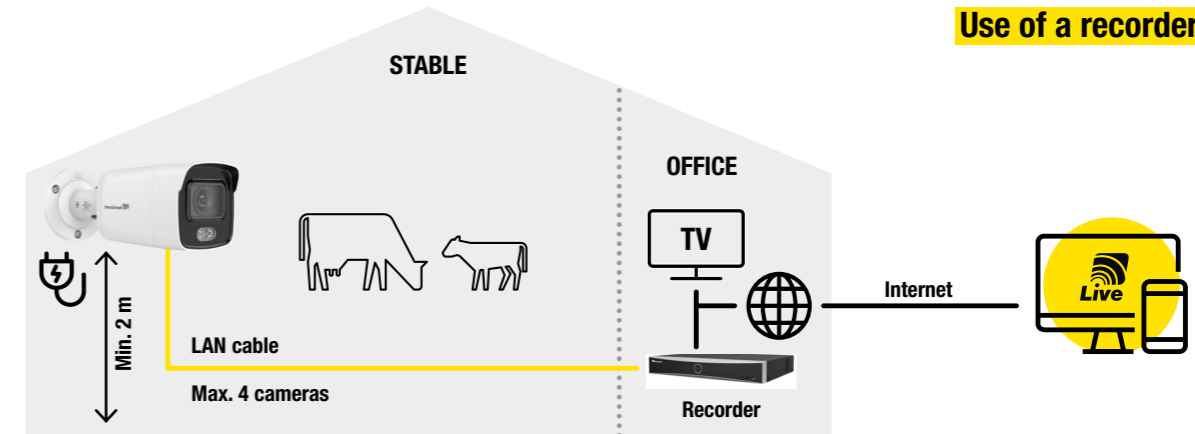

38HOR100132 

Wall mounting

For mounting the Vison 360° camera vertically on the wall. Made of polycarbonate for excellent thermal resistance and mechanical strength. Suitable for indoor and outdoor use. The LAN and, if applicable, power cables are routed inside the mount.

38HOR100131 

If your router does not support PoE and you do not want to use a recorder, you can connect your cameras to the LAN with the 6-port switch and supply them with power at the same time.

EXAMPLES FOR YOUR INSTALLATION

Connection via LAN cable

Use of a recorder

Connection via wireless bridge

CONNECTED

VIA APP

HORIZONT-LIVE APP

Stream camera recordings and manage settings - online with the horizont-Live app!

With the horizont-Live app you stream live videos of your cameras to your screen or smartphone. The intuitive user interface enables uncomplicated management of your video surveillance systems. Control your cameras remotely and receive instant alerts in case of intruders. Security and control in your hand!