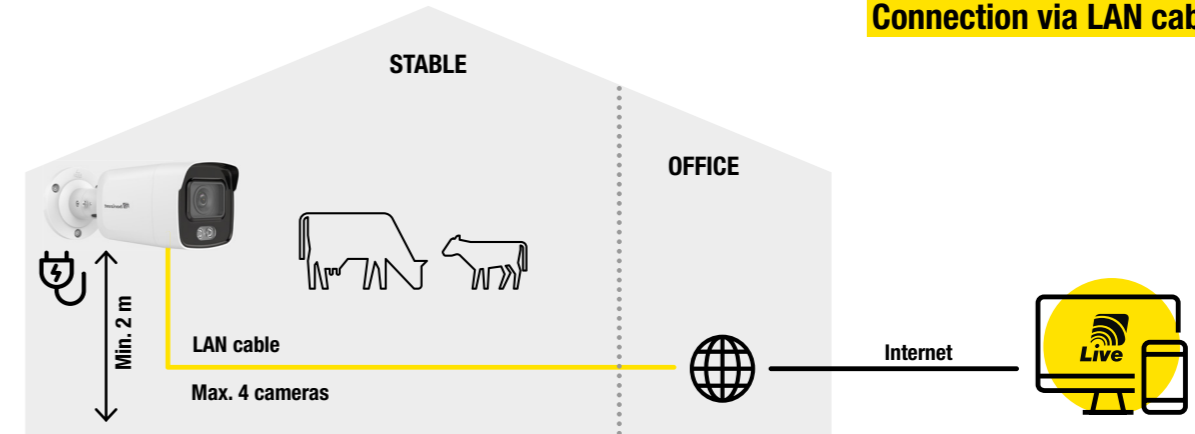

38HOR100132 

Wall mounting

For mounting the Vison 360° camera vertically on the wall. Made of polycarbonate for excellent thermal resistance and mechanical strength. Suitable for indoor and outdoor use. The LAN and, if applicable, power cables are routed inside the mount.

38HOR100123 

LAN cable

- RJ45 F/UTP CAT6
- Anti-UV coating for outdoor use
- Colour: black

38HOR100135-1 20 m 
 38HOR100135-2 10 m 
 38HOR100135-3 1 m 

6-Port Switch

- 1 Hi-PoE IEEE 802.3at/af/bt/bt connector
- 3 standard IEEE PoE 802.3at/af connections
- 2 standard RJ45 connectors
- Plug-and-play installation
- Operating temperature: -10°C to + 55°C

38HOR100131 

If your router does not support PoE and you do not want to use a recorder, you can connect your cameras to the LAN with the 6-port switch and supply them with power at the same time.

EXAMPLES FOR YOUR INSTALLATION

Connection via LAN cable

Use of a recorder

Connection via wireless bridge

CONNECTED

VIA APP

HORIZONT-LIVE APP

Stream camera recordings and manage settings - online with the horizont-Live app!

With the horizont-Live app you stream live videos of your cameras to your screen or smartphone. The intuitive user interface enables uncomplicated management of your video surveillance systems. Control your cameras remotely and receive instant alerts in case of intruders. Security and control in your hand!