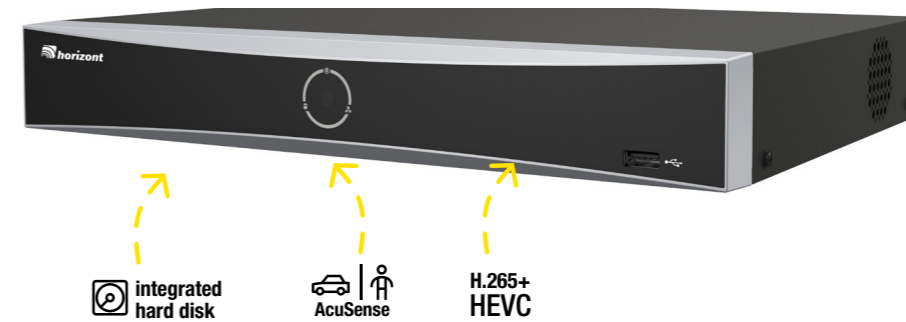

Specification:

- Use in standalone mode or with the compatible recorder
- PoE /12V DC
- Slot for Micro SD card (up to 256 GB optional)
- Integrated white light projector (range 40 m)
- Resolution: 4 megapixel 2,688 x 1,520
- Control via horizon-Live app (iOS and Android available)
- AcuSense
- 112° Swivel angle
- 61° tilt angle
- Scope of delivery: camera and mounting screws

Specification:

- 25x optical zoom / 16x digital zoom enable sharp close-up shots over long distances
- High quality imaging with 4 MP resolution
- Precise person and vehicle classification and the alarm function are based on a deep learning algorithm (AcuSense 2.0)
- Excellent low light performance with DarkFighter technology
- Use in standalone mode or with PoE 802at/DC12V recorder
- Slot for Micro SD card (up to 256 GB optional)
- Infrared projector (range 100 m)
- Control via horizon-Live app (iOS and Android available)
- Angle of view: 55° to 2.4
- Pivot angle: 360
- Tilt angle: -15° to 90
- 3 years warranty
- Dimension: Ø 164,5 mm x 290 mm
- Scope of delivery: camera, wall mounting arm, power supply unit, Mounting screws

38HOR100124

3 700393 983023

Vision Network Video Recorder

Intelligent Network Video Recorder

4-channel network video recorder for optimal monitoring of your buildings.

Specification:

- Very high resolution with up to 12 million pixels
- VGA output and HDMI 4K
- Integrated hard disk with 2 TB
- Suitable for up to 4 IP cameras (PoE)
- Control via horizon-Live app (iOS or Android available)
- Intelligent and user-friendly operation
- Live view on your smartphone or computer
- Scope of delivery: hard disk, HDMI cable, mouse, network cable