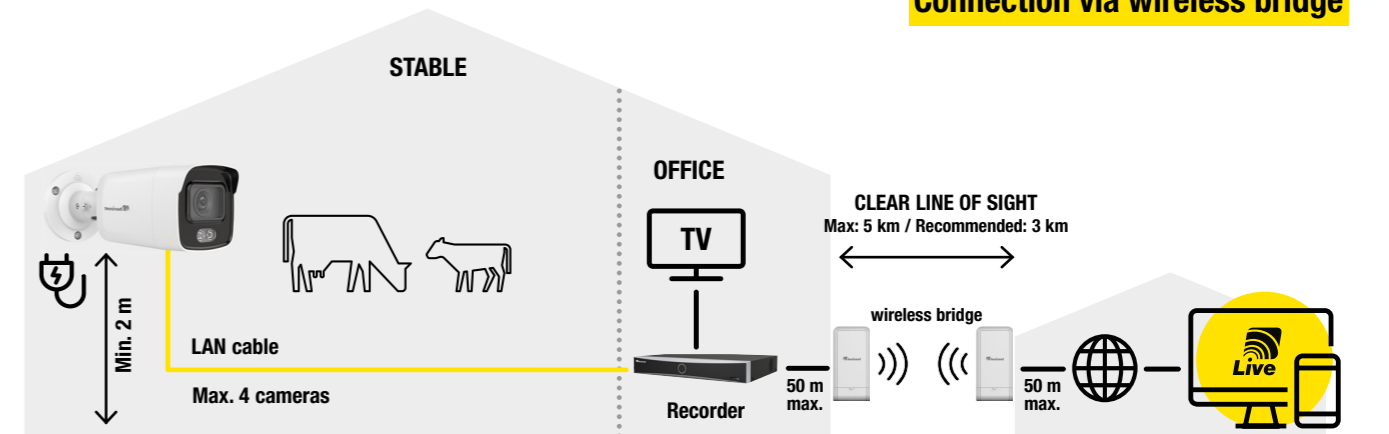

38HOR100132 

Wall mounting

For mounting the Vison 360° camera vertically on the wall. Made of polycarbonate for excellent thermal resistance and mechanical strength. Suitable for indoor and outdoor use. The LAN and, if applicable, power cables are routed inside the mount.

38HOR100131 

If your router does not support PoE and you do not want to use a recorder, you can connect your cameras to the LAN with the 6-port switch and supply them with power at the same time.

EXAMPLES FOR YOUR INSTALLATION

Connection via LAN cable

Use of a recorder

Connection via wireless bridge

CONNECTED

VIA APP

HORIZONT-LIVE APP

Stream camera recordings and manage settings - online with the horizont-Live app!

With the horizont-Live app you stream live videos of your cameras to your screen or smartphone. The intuitive user interface enables uncomplicated management of your video surveillance systems. Control your cameras remotely and receive instant alerts in case of intruders. Security and control in your hand!